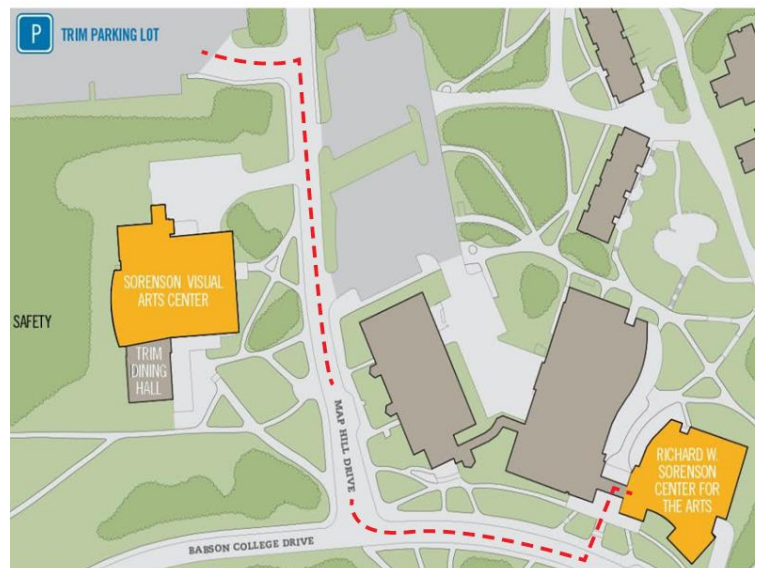

Take the Massachusetts Turnpike to Exit 15 (Interstate 95/Route 128). After the tolls, follow signs to Route 95/128 South to Exit 21 (Route 16 Newton/Wellesley) ...

From the west:

Take the Massachusetts Turnpike to Exit 14 (Interstate 95/Route 128). After the tolls, follow signs to Route 95/128 South to Exit 21 (Route 16 Newton/Wellesley) ...

From the south:

Follow Route 95/128 North to Exit 21 (Route 16 Newton/Wellesley) ...

From the north:

Follow Route 95/128 South to Exit 21 (Route 16 Newton/Wellesley) ...

Then ...

At end of the offramp, follow signs for Route 16 West (Washington Street). Continue on Route 16 West for 2 miles through Newton Lower Falls and Wellesley Hills. Turn left onto Forest Street and follow for 1 mile to Babson College; the main entrance is on the right. Turn left onto Map Hill Drive and park in the **Trim Parking Lot**. The theater is a short walk away, on College Drive.

From the Amtrak Terminal at South Station:

You have two options:

1) Take the Framingham/Worcester Commuter rail to Wellesley Hills. From South Station, take the Framingham/Worcester commuter rail to Wellesley Hills. Depending on the time of day, regularly scheduled trains leave South Station at ½ to 2-hour intervals (Monday-Friday), and 1-to 3-hour intervals (Saturday and Sunday). The trip takes approximately 30 minutes. Purchase your ticket in the station. Then, call a taxi from Wellesley Hills. (See Area Taxis, below.)

2) Take the "T." From South Station, take the MBTA subway Red Line inbound two stops to Park Street. Walk upstairs and take the Green Line outbound Riverside D train to Woodland, the next to last stop on the D line. Allow an hour for the trip. Then, take a taxi from Woodland to Babson. (See Area Taxis, below.) For complete information about Massachusetts Bay Transportation Authority (MBTA) services, including specific maps, schedules, and fares for trains, buses, and subways, please visit the [MBTA web site](#).