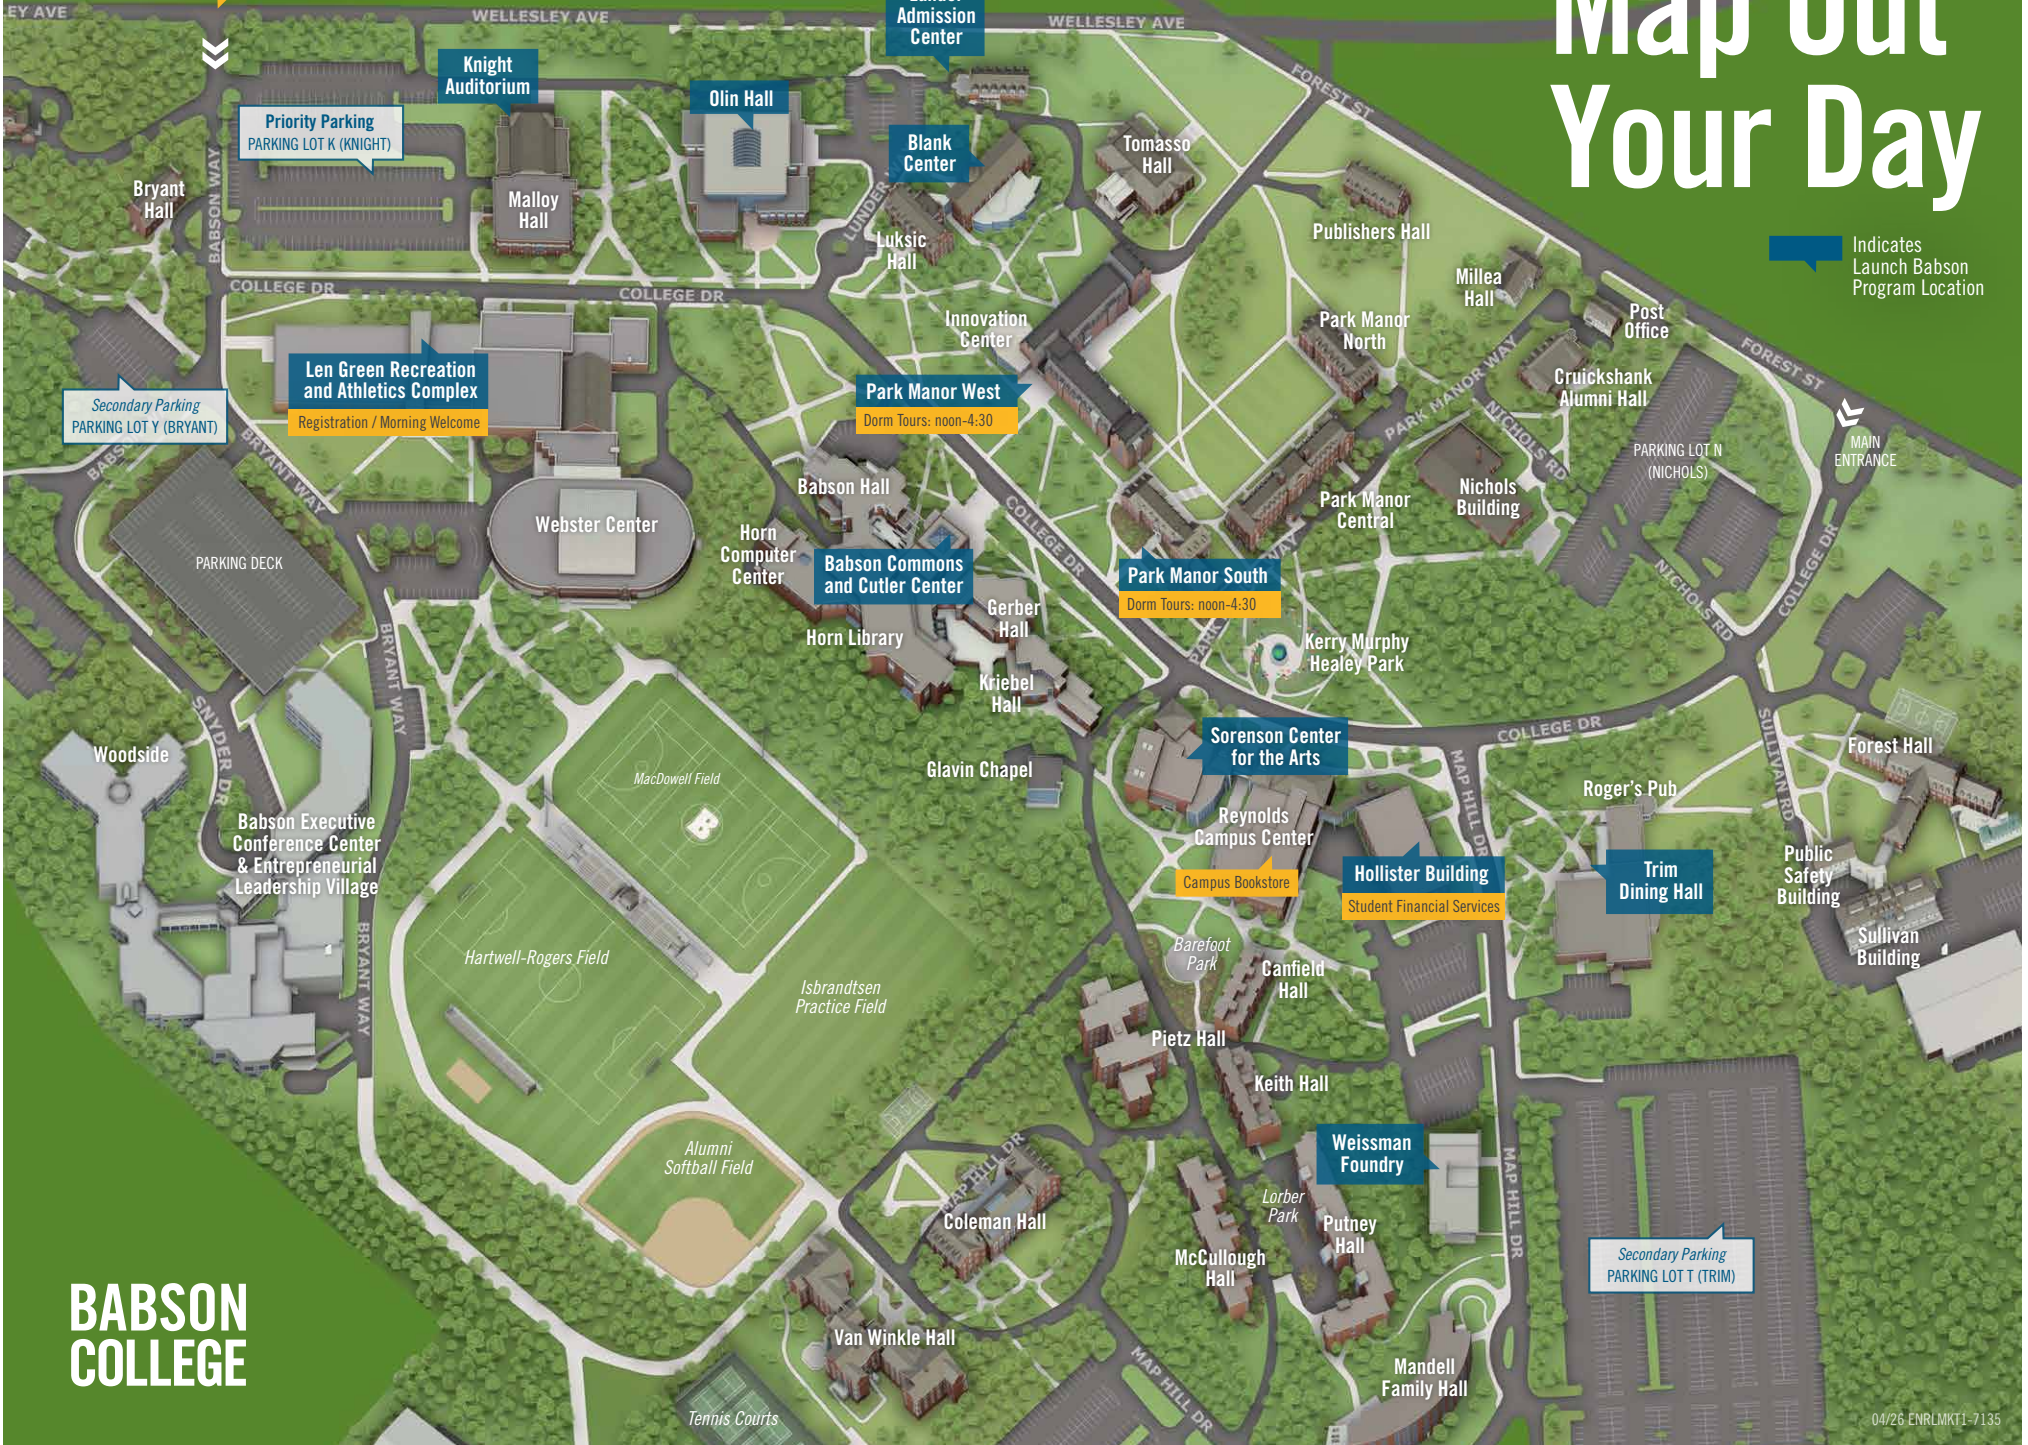

# Map Out Your Day

Indicates Launch Babson Program Location

WESTGATE ENTRANCE

Easiest Access to Parking

**Knights Auditorium**

**Priority Parking**  
PARKING LOT K (KNIGHT)

**Olin Hall**

**Lunder Admission Center**

**Len Green Recreation and Athletics Complex**

Registration / Morning Welcome

**Park Manor West**

Dorm Tours: noon-4:30

**Park Manor North**

**Cruickshank Alumni Hall**

**PARKING LOT N (NICHOLS)**

**MAIN ENTRANCE**

**Secondary Parking**  
PARKING LOT Y (BRYANT)

**PARKING DECK**

**Webster Center**

**Babson Commons and Cutler Center**

**Park Manor South**

Dorm Tours: noon-4:30

**Nichols Building**

**Park Manor Central**

**Van Winkle Hall**

**Mandell Family Hall**

**Secondary Parking**  
PARKING LOT T (TRIM)

**Tennis Courts**

**BABSON COLLEGE**