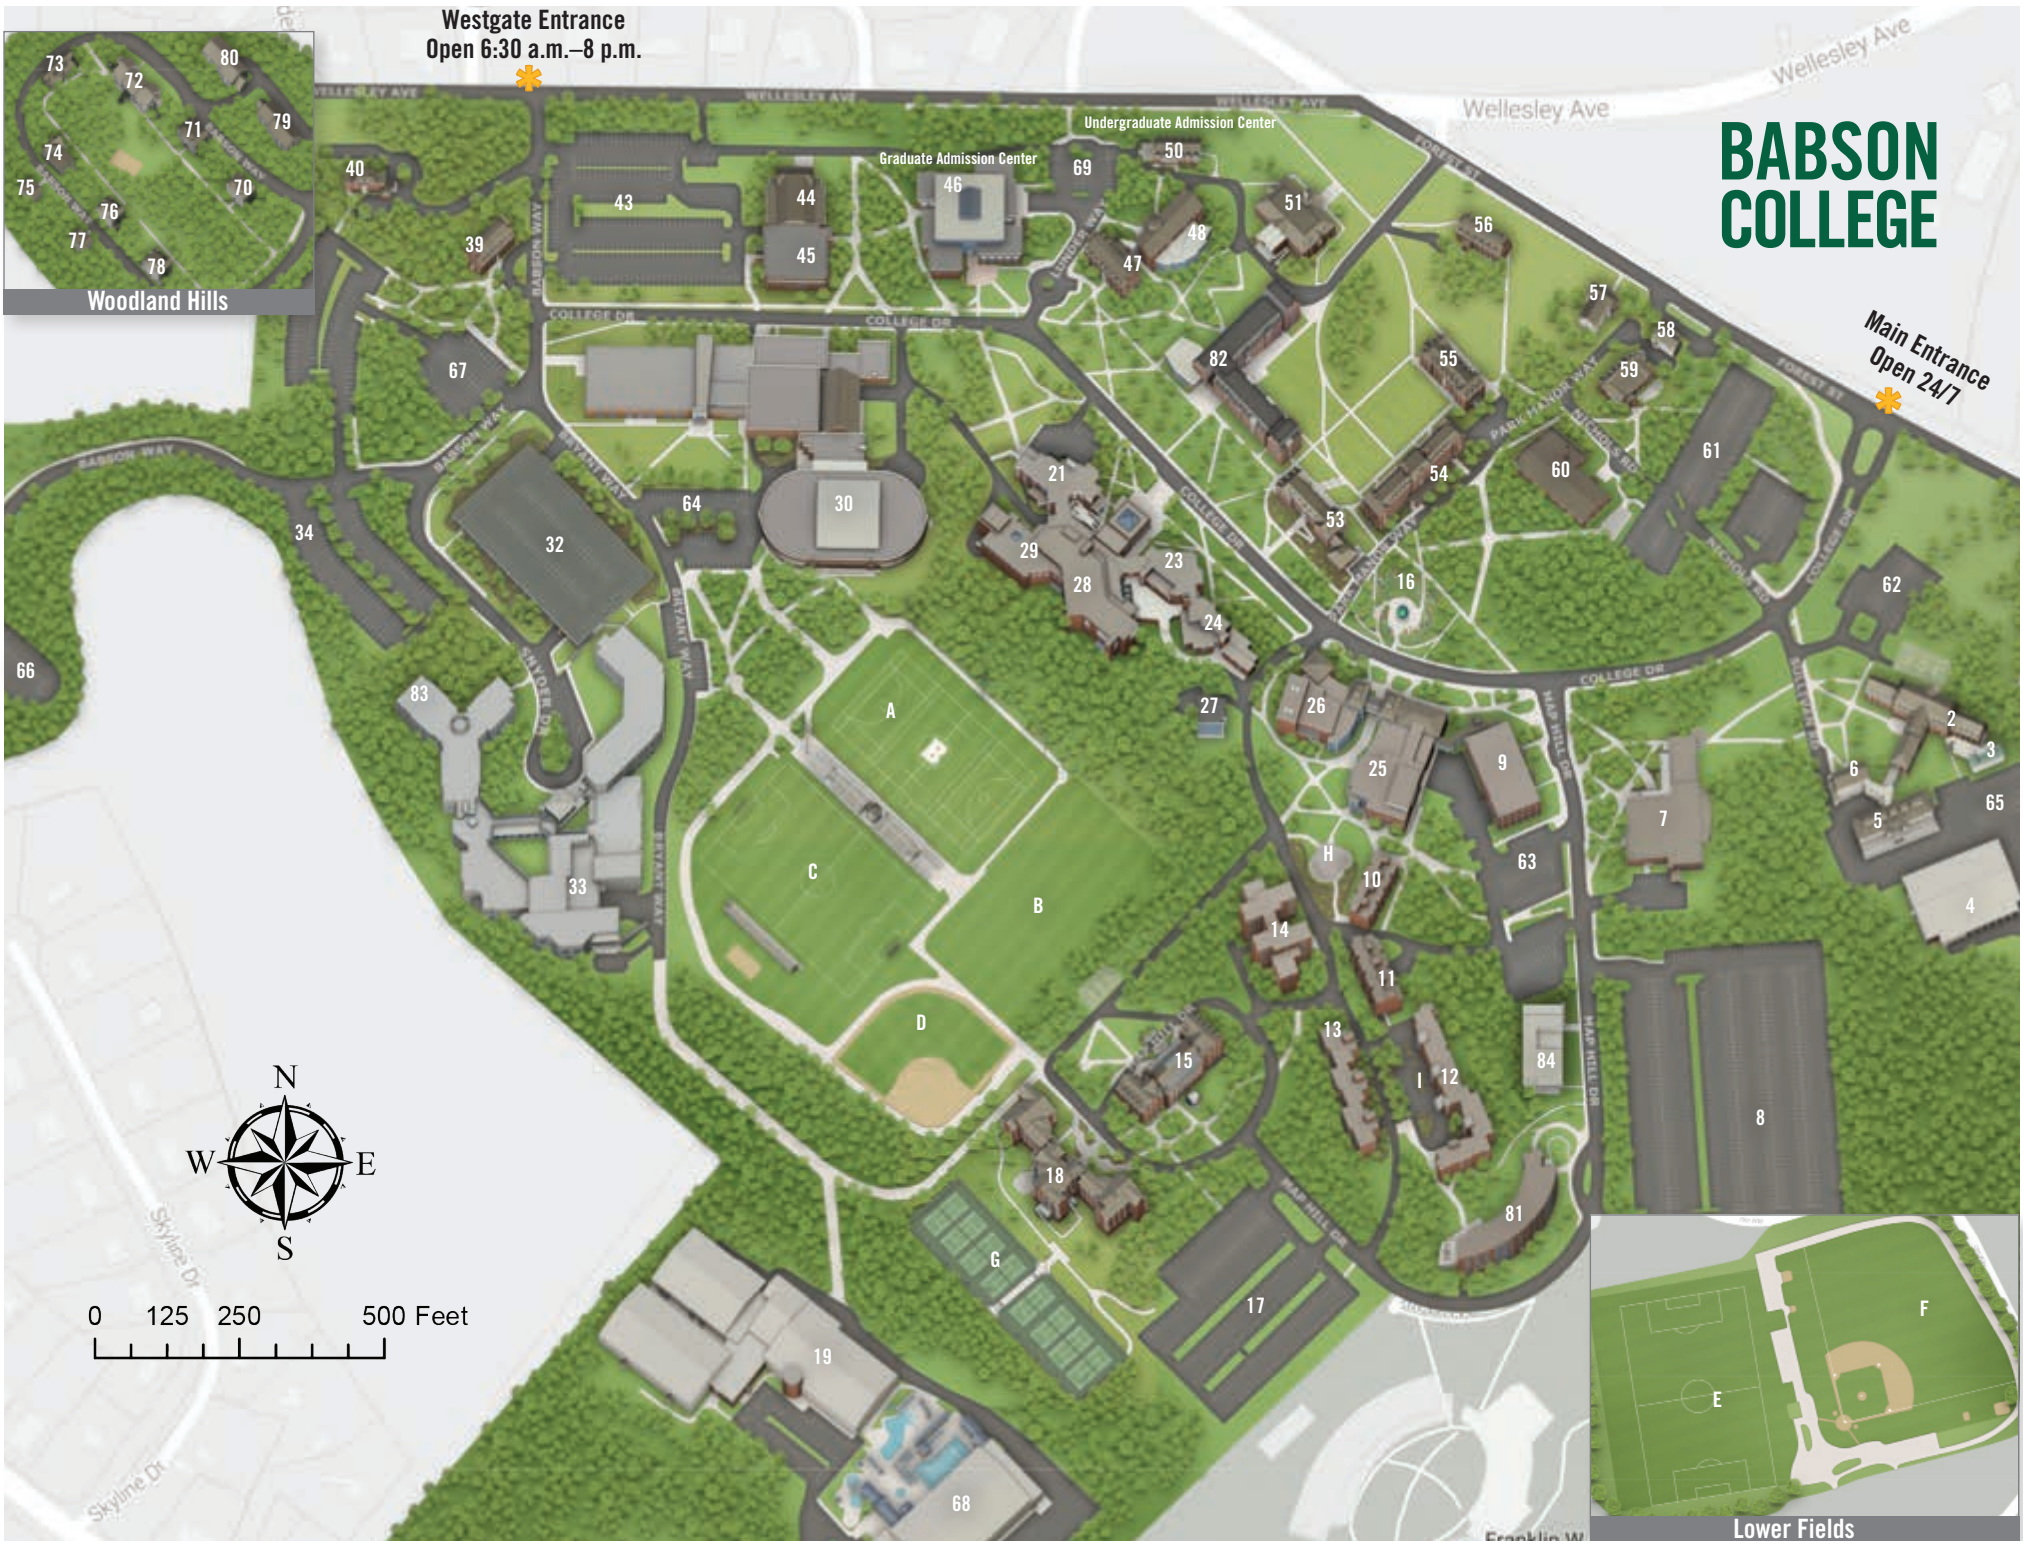

Westgate Entrance
Open 6:30 a.m.–8 p.m.

**BABSON
COLLEGE**

Main Entrance
Open 24/7

BABSON CAMPUS MAP

BUILDINGS

21 Babson Hall*
33 Babson Executive Conference Center*
68 Babson Skating Rink*
48 Blank Center*
19 Boston Sports Club*
39 Bryant Hall*
10 Canfield Hall
4 Central Services
15 Coleman Hall*
59 Cruickshank Alumni Hall*
2 Forest Hall*
3 Forest Hall Annex
23 Gerber Hall*
27 Glavin Chapel*
9 Hollister Building*
28 Horn Library*, Babson Commons, and Cutler Center
29 Horn Computer Center*
11 Keith Hall
16 Kerry Murphy Healey Park
44 Knight Auditorium*
24 Kriebel Hall*
47 Luksic Hall*
50 Lunder Undergraduate Admission Center
at Mustard Hall
45 Malloy Hall*
81 Mandell Family Hall*
56 Mattos Hall
13 McCullough Hall
57 Millea Hall*
60 Nichols Building*

PARKING LOTS

8 Parking Lot T - Trim
17 Parking Lot C - Coleman
32 Parking Deck
34 Parking Lot E - BECC
43 Parking Lot K - Knight
61 Parking Lot N - Nichols
62 Parking Lot F - Forest
63 Parking Lot H - Hollister
64 Parking Lot P - Webster
65 Parking Lot S - Sullivan
66 Parking Lot W - Woodland Hills
67 Parking Lot Y - Bryant
69 Parking Lot L - Lunder Admissions

ATHLETIC FIELDS

A MacDowell Field
B Isbrandtsen Practice Field
C Hartwell-Rogers Field
D Alumni Softball Field
E Harrington Rugby Pitch
F Govoni Baseball Field
G Tennis Courts
H Barefoot Park
I Lorber Park

* Entrances (Westgate and Main)
♿ * = Handicap Access