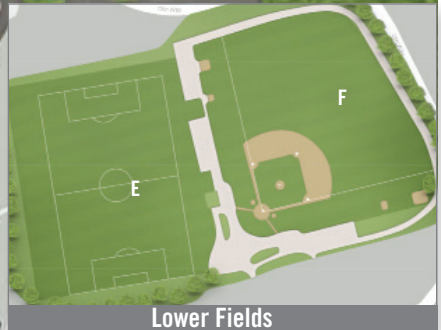

Westgate Entrance
Open 6:30 a.m.–8 p.m.

**BABSON
COLLEGE**

Main Entrance
Open 24/7

BABSON CAMPUS MAP

BUILDINGS

21 Babson Hall*
33 Babson Executive Conference Center*
68 Babson Skating Rink*
48 Blank Center*
19 Boston Sports Club*
39 Bryant Hall*
10 Canfield Hall
4 Central Services
15 Coleman Hall*
59 Cruickshank Alumni Hall*
2 Forest Hall*
3 Forest Hall Annex
23 Gerber Hall*
27 Glavin Chapel*
9 Hollister Building*
28 Horn Library*, Babson Commons, and Cutler Center
29 Horn Computer Center*
11 Keith Hall
16 Kerry Murphy Healey Park
44 Knight Auditorium*
24 Kriebel Hall*
47 Luksic Hall*
50 Lunder Undergraduate Admission Center
at Mustard Hall
45 Malloy Hall*
81 Mandell Family Hall*
56 Mattos Hall
13 McCullough Hall
57 Millea Hall*
60 Nichols Building*

PARKING LOTS

8 Parking Lot T - Trim
17 Parking Lot C - Coleman
32 Parking Deck
34 Parking Lot E - BECC
43 Parking Lot K - Knight
61 Parking Lot N - Nichols
62 Parking Lot F - Forest
63 Parking Lot H - Hollister
64 Parking Lot P - Webster
65 Parking Lot S - Sullivan
66 Parking Lot W - Woodland Hills
67 Parking Lot Y - Bryant
69 Parking Lot L - Lunder Admissions

ATHLETIC FIELDS

A MacDowell Field
B Isbrandtsen Practice Field
C Hartwell-Rogers Field
D Alumni Softball Field
E Harrington Rugby Pitch
F Govoni Baseball Field
G Tennis Courts
H Barefoot Park
I Lorber Park

* Entrances (Westgate and Main)
♿ * = Handicap Access